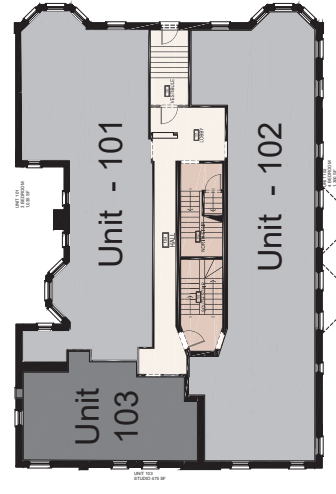

Unit - 103
STUDIO
Area 475sf

Kenwood on the Park

1361-1363 East 50th Street - Chicago, Illinois

03 July 2020