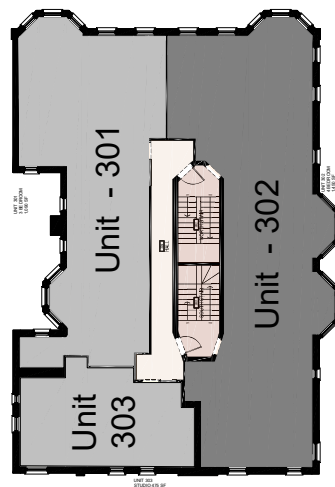

UNIT 302  
4 BEDROOM  
1,450 SF

Unit - 302  
4 Bedroom  
2 Bathroom  
Area 1,450sf